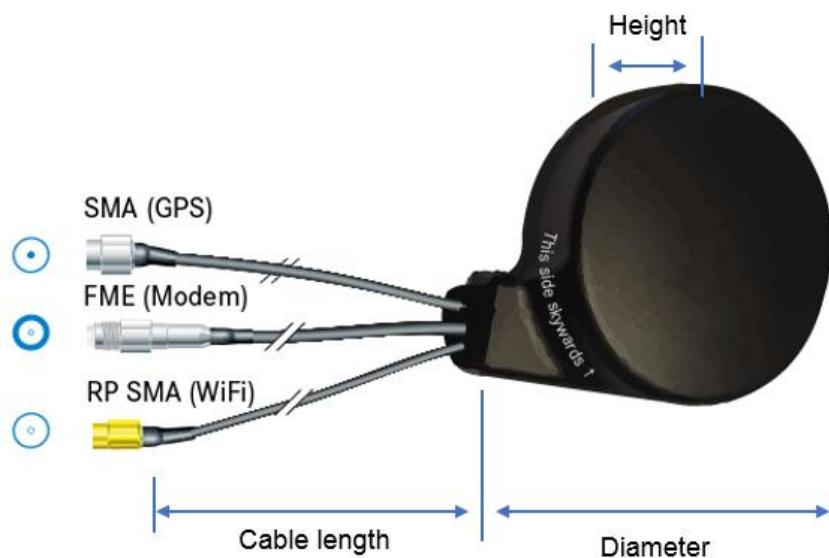

LTE/WLAN/GPS Windowantenna IP68 LTE/WLAN/GPS Fenster Antenne IP68

Order code: IPE-ANT-011 (3 m)

Cable length	3.0 m (IPE-ANT-012 = 5.0 m)
Dimension	Ø 72 mm x H21 mm
Modem	LTE (4G)
WiFi	2.4 GHz / 5 GHz (WiFi 802.11 a/b/g/n/ac)
Mounting	Adhesive
Working temperature range	-40 ... 85 °C
Weight	197 g