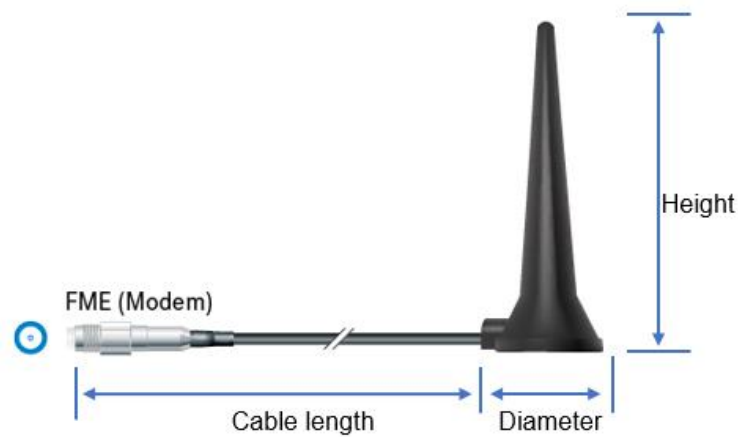

LTE-Modem Magnetfuß-Antenne LTE Modem Magnetic Mount Antenna

Order code: IPE-ANT-006
LTE-ANT-MAG-025 (old)

Cable length	2.5 m (IPE-ANT-007 = 5.0 m)
Dimensions	H88 mm
Diameter	Ø 30 mm
Modem	LTE (4G)
Mounting	Magnetic
Working temperature range	-40 ... 85 °C
Weight	71 g