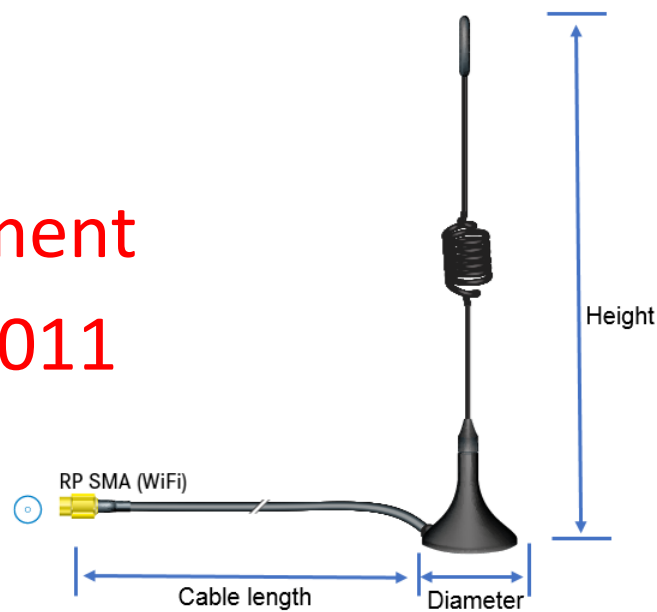

WiFi Magnetic Mount Antenna WiFi-Magnetfuß-Antenne

Order code: **IPE-ANT-005**
WLAN-AN-MAG N01 (old)

EOL

Replacement

IPE-ANT-011

Cable length	3.0 m
Working temperature range	-40 ... 85 °C
Dimensions	H145 mm
Diameter	Ø 27 mm
WiFi	2.4 GHz (WiFi 802.11 a/b/g)
Mounting	Magnetic
Weight	50 g