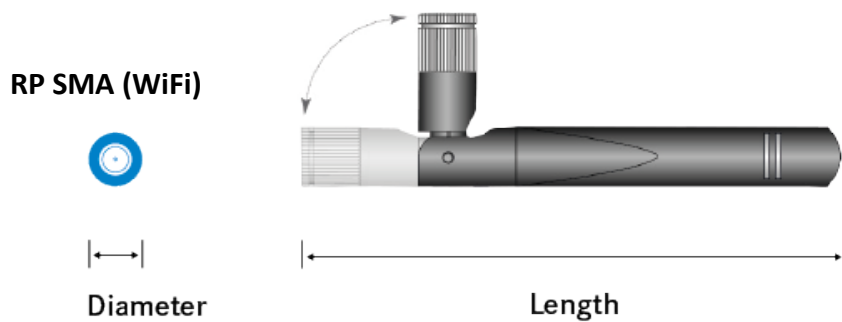

WiFi Short Rod Antenna 90° hinge WiFi Kurzstab-Antenne 90° abwinkelbar

Order code: **IPE-ANT-004**
ANT-DB1-RAF-RPS (old)

Diameter	Ø 10 mm
Length	L100.5 mm
WiFi	2.4 GHz / 5 GHz (WiFi 802.11 a/b/g/n/ac)
Working temperature range	-40 ... 85 °C
Weight	15 g