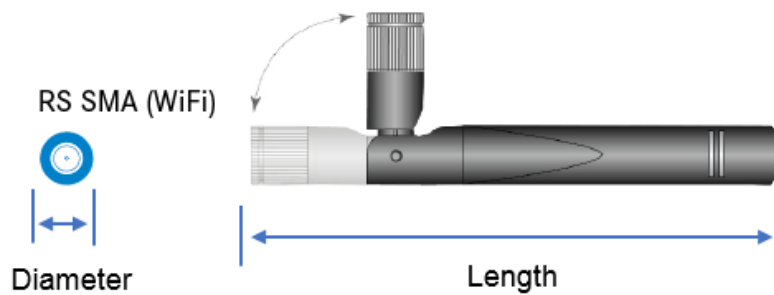

## WiFi Magnetic Mount Rod Antenna 90° hinge WiFi Kurzstab-Antenne 90° abwinkelbar

Order code: **IPE-ANT-004**  
ANT-DB1-RAF-RPS (old)

Diameter	Ø 10 mm
Length	L100.5 mm
WiFi	2.4 GHz / 5 GHz (WiFi 802.11 a/b/g/n/ac)
Working temperature range	-40 ... 85 °C
Weight	15 g