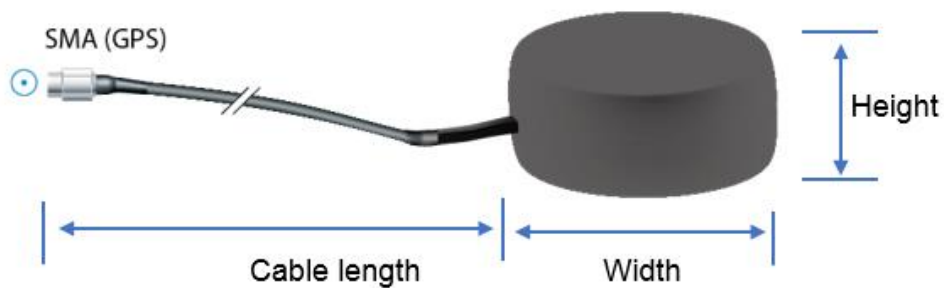

Wideband GPS/GLONASS L1 Antenna Breitband GPS/GLONASS L1 Antenne

Order code: **IPE-ANT-003**
IPESPEED-ANT-TW (old)

Cable length	3.0 m
Working temperature range	-40 ... 85 °C
Dimension	W38 mm x H14 mm D38 mm
Mounting	Adhesive
Weight	50 g