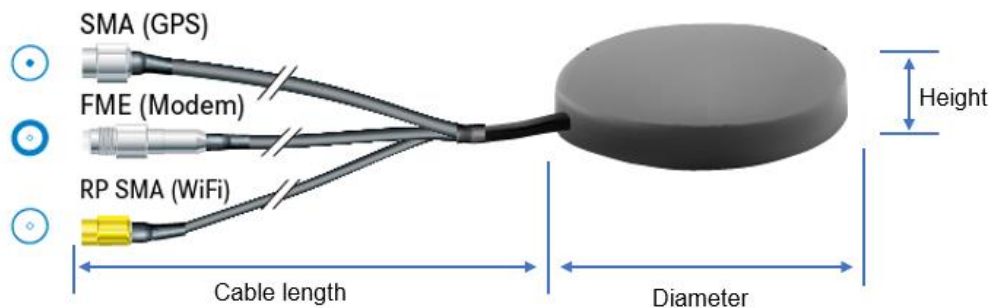

3-fold Magnetic Mount Antenna Modem, GPS, WiFi 3-fach Magnetfuß-Antenne Modem, GPS, WiFi

Order code: **IPE-ANT-001**
CWG-ANT-ROOF-03 (old)

Cable length	3.0 m
Dimension	Ø 70 mm x H15 mm
Modem	LTE (4G)
WiFi	2.4 GHz (WiFi 802.11 a/b/g)
Mounting	Magnet mounting
Working temperature range	-40 ... 85 °C
Weight	197 g