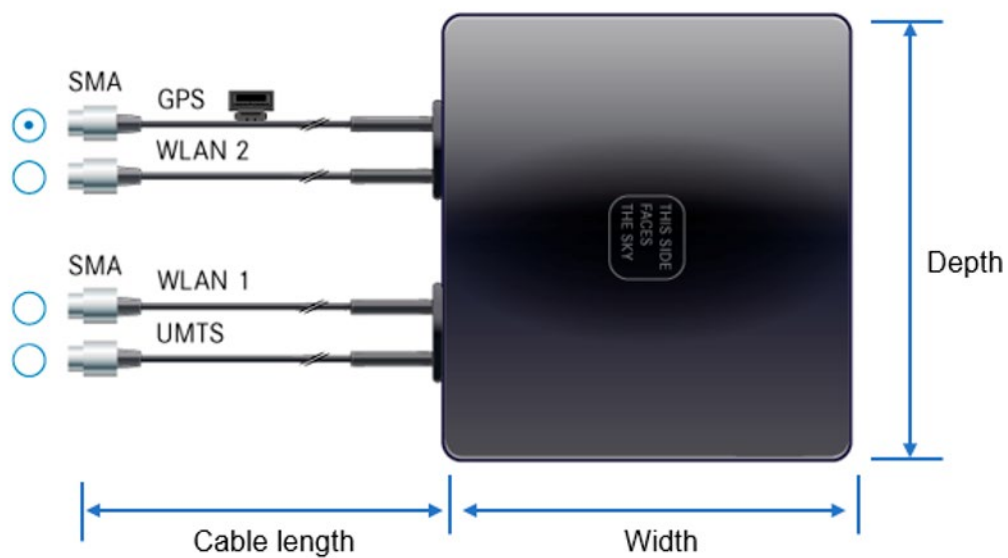

μCROS SL universal WiFi, GPS, Modem Antenna μCROS SL universelle WiFi, GPS, Modem Antenne

Order code: CTC-114389

Antenne 26.10.2018 FOT

Cable length	3.0 m
Dimension	W38 mm x H14 mm D38 mm
Modem	LTE (4G)
WiFi	2.4 GHz / 5 GHz (WiFi 802.11 a/b/g/n/ac)
Mounting	Adhesive
Working temperature range	-40 ... 85 °C
Weight	800 g