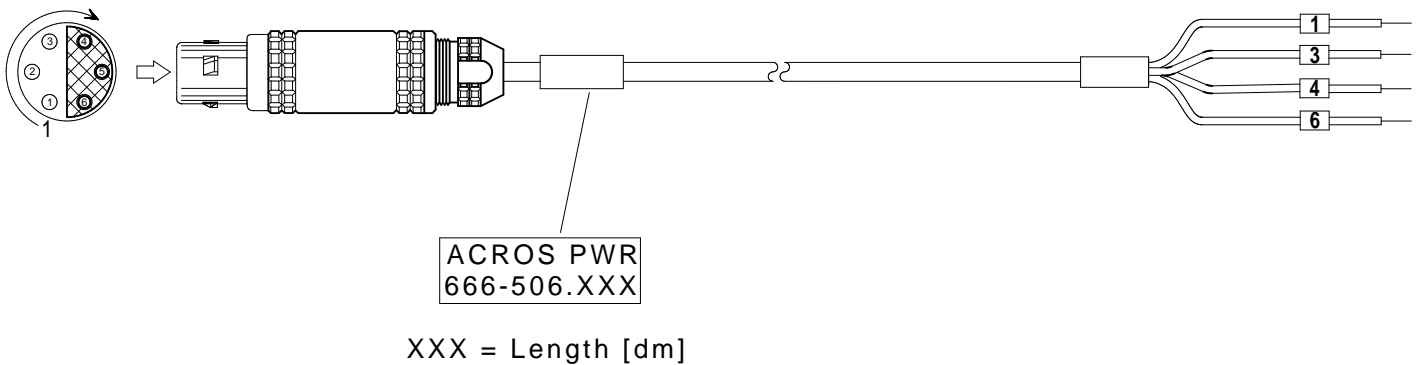

ACROS Power Kabel offen ACROS Power Cable open

Bestell-Nr. 666-506.003 (0,24m) 666-506.030 (3,0m)
 Order-N^o 666-506.010 (1,0m) 666-506.050 (5,0m)
 666-506.015 (1,5m) 666-506.

666-506.

LEMO 2S ,6-pol.