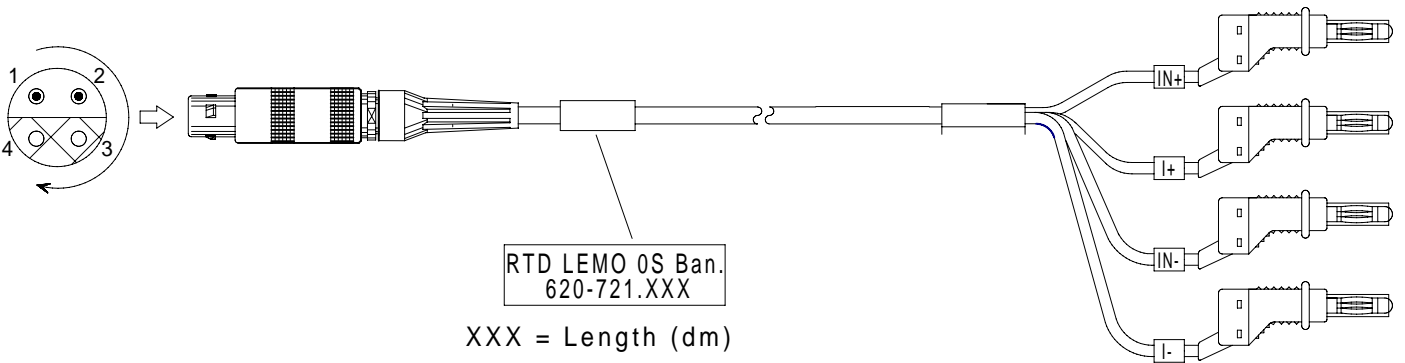

## RTD LEMO 0S Kabel BÜSCHEL RTD LEMO 0S Cable BANANA

Bestell-Nr.  620-721.005 (0,5m)  620-721.050 ( 5,0m)  
 Order-Nº  620-721.015 (1,5m)  620-721.100 (10,0m)  
 620-721.030 (3,0m)  620-721.

### 620-721.

LEMO 0S,4-pol.,(black)

Banana