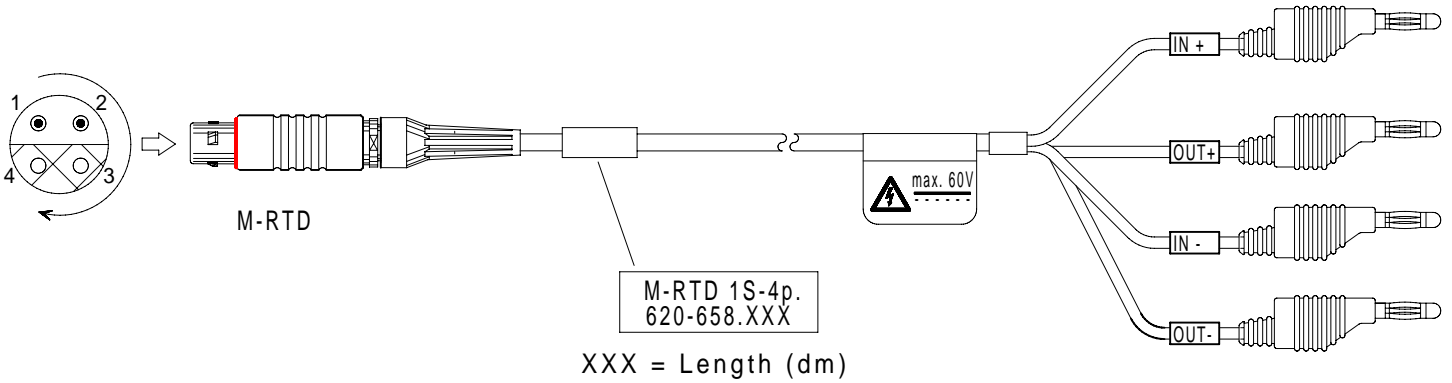

M-RTD 1S_4pol. Kabel Bündel M-RTD 1S_4pol. Cable Banana

Bestell-Nr.	620-658.005 (0,5m)	620-658.050 (5,0m)
Order-N ^o	620-658.015 (1,5m)	620-658.100 (10,0m)
	620-658.030 (3,0m)	620-658.

620-658.

LEMO 1S,4-pol.,(black)