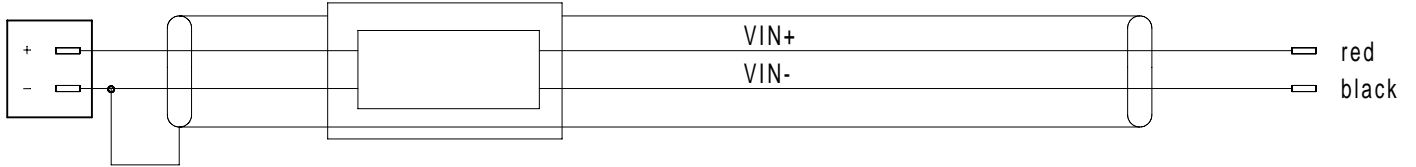

Mc-TH VIN CL BANANA
620-645.xxx

XXX = Length (dm)

THERMO-SUB-MIN "rot"
Mc-THERMO

CURRENT - LIMITER