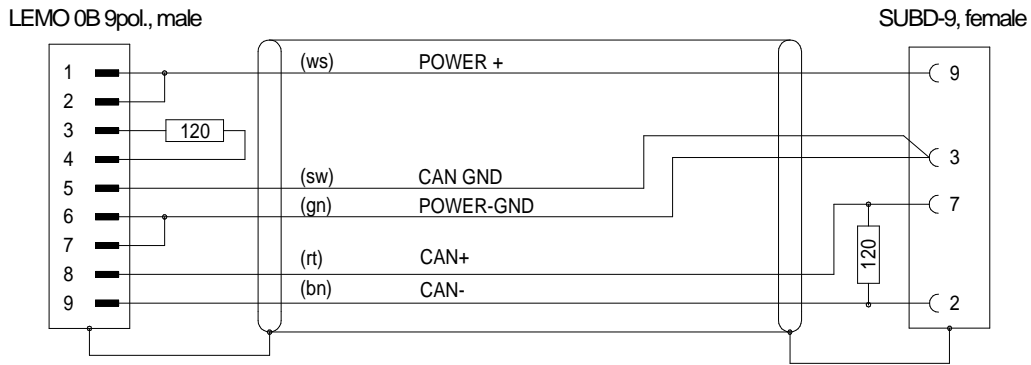

M-CAN Kabel BlackBird

M-CAN Cable BlackBird

Bestell-Nr. 620-618.005 (0,5m) 620-618.050 (5,0m)
 Order-N^o 620-618.015 (1,5m) 620-618.100 (10,0m)
 620-618.030 (3,0m) 620-618.

620-618.

620-618_bv_bpz prt 17.12.08 IH