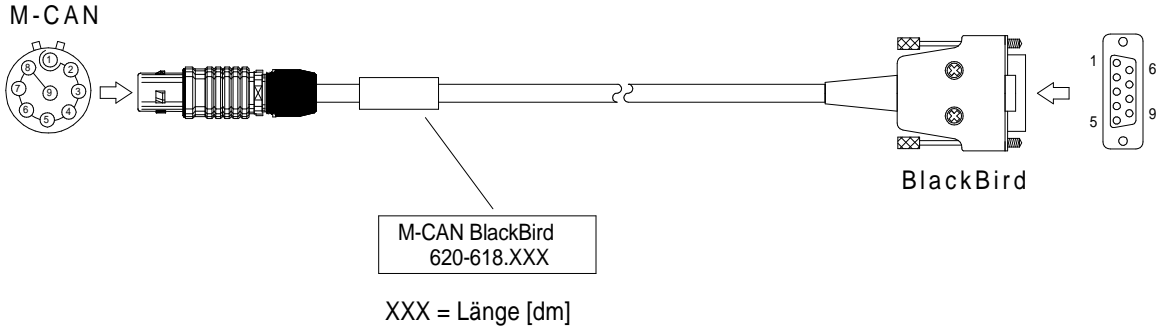

M-CAN Kabel BlackBird

M-CAN Cable BlackBird

Bestell-Nr. 620-618.005 (0,5m) 620-618.050 (5,0m)
 Order-N^o 620-618.015 (1,5m) 620-618.100 (10,0m)
 620-618.030 (3,0m) 620-618.

620-618.

620-618_bv_bpz prt 17.12.08 IH