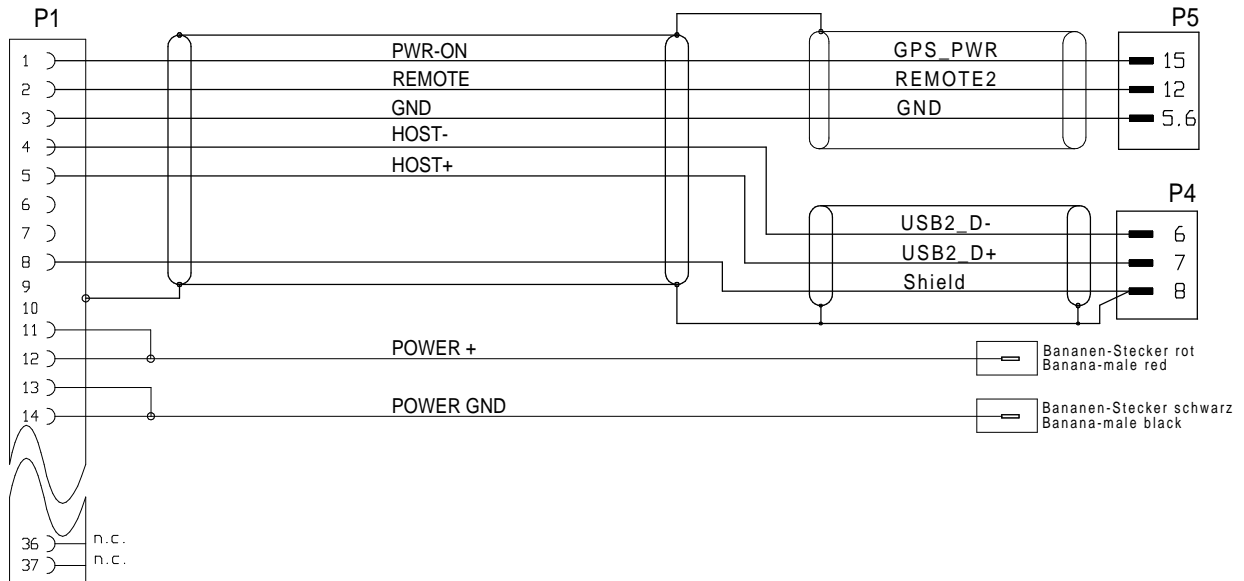

M-VIEWgraph Kabel (PR01) COM1/2, USB

M-VIEWgraph Cable (PR01) COM1/2, USB

Bestell-Nr. ☐ 620-617.005 (0,5m) ☐ 620-617.050 (5,0m)
Order-N^o ☐ 620-617.015 (1,5m) ☐ 620-617.100 (10,0m)
☐ 620-617.030 (3,0m) ☐ 620-617.

620-617.

M-VIEWgraph

620-617_bv_bpz prt 23.01.09 IH

Alle Rechte vorbehalten. Nachdruck und Vervielfältigung, auch auszugsweise sind verboten!
All rights reserved. Reproduction or duplication in part or in whole are forbidden.