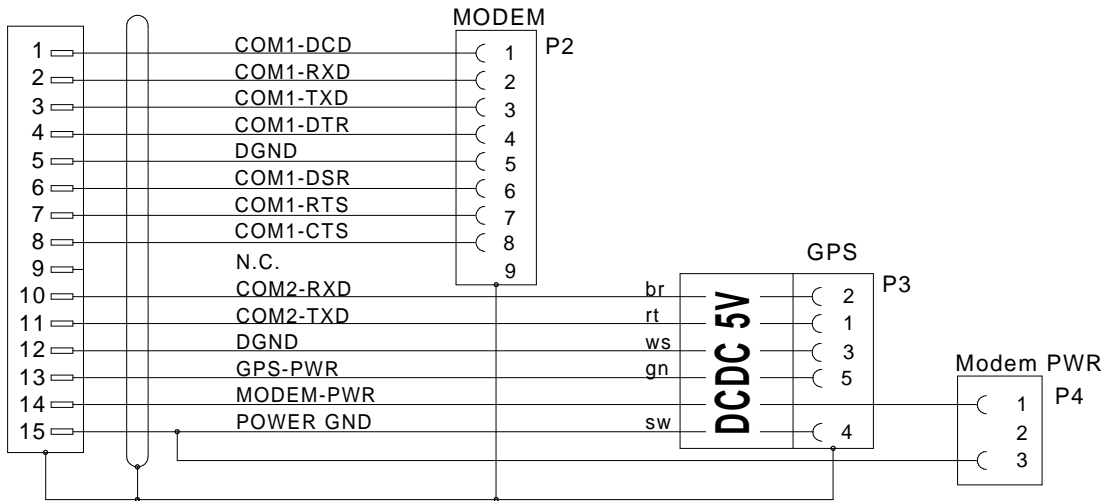

LOG Kabel MODEM/S, GPS, MOLEX

LOG Cable MODEM/S, GPS, MOLEX

Bestell-Nr. 620-615.005 (0,5m) 620-615.050 (5,0m)
 Order-N^o 620-615.015 (1,5m) 620-615.100 (10,0m)
 620-615.030 (3,0m) 620-615.

620-615.

620-615_bv_bpz prt 21.08.07 WL