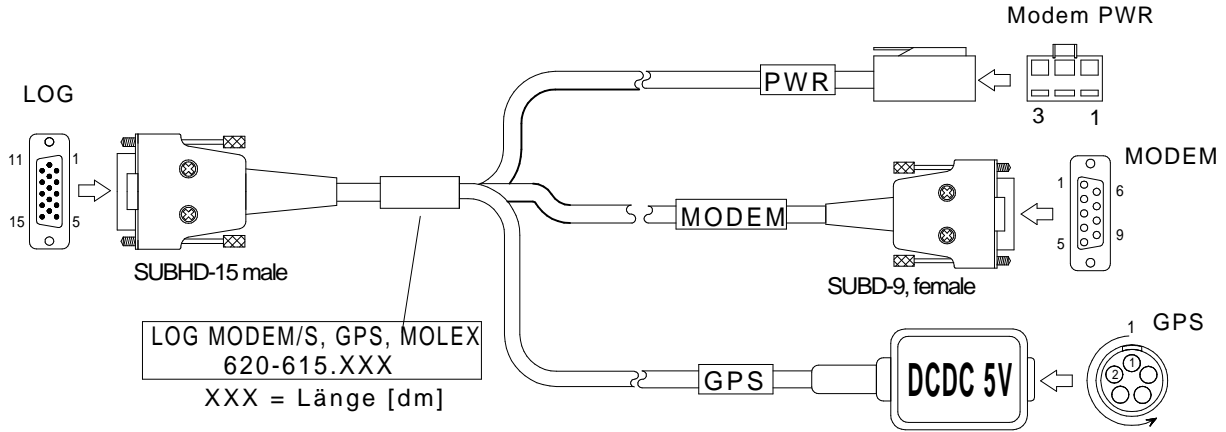

LOG Kabel MODEM/S, GPS, MOLEX

LOG Cable MODEM/S, GPS, MOLEX

Bestell-Nr. 620-615.005 (0,5m) 620-615.050 (5,0m)
 Order-N^o 620-615.015 (1,5m) 620-615.100 (10,0m)
 620-615.030 (3,0m) 620-615.

620-615.

620-615_bv_bpz prt 21.08.07 WL