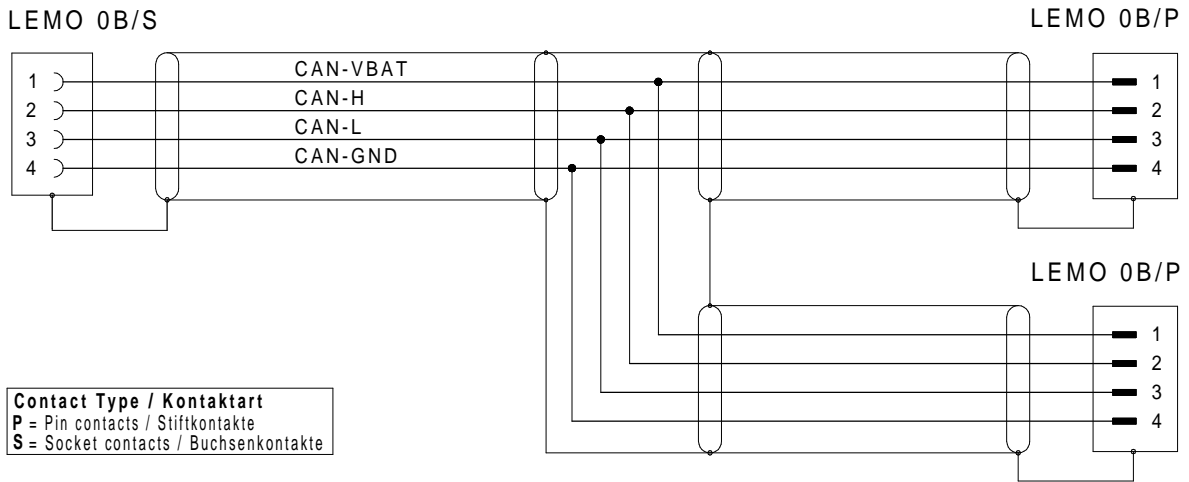

M-LOG PR06 CAN Kabel 2xCAN

M-LOG PR06 CAN Cable 2xCAN

Bestell-Nr. ☐ 620-612.005 (0,5m) ☐ 620-612.050 (5,0m)
Order-N^o ☐ 620-612.015 (1,5m) ☐ 620-612.100 (10,0m)
☐ 620-612.030 (3,0m) ☐ 620-612.

620-612.

620-612_bv_bpz prt 19.03.08 WL

Alle Rechte vorbehalten. Nachdruck und Vervielfältigung, auch auszugsweise sind verboten!
All rights reserved. Reproduction or duplication in part or in whole are forbidden.