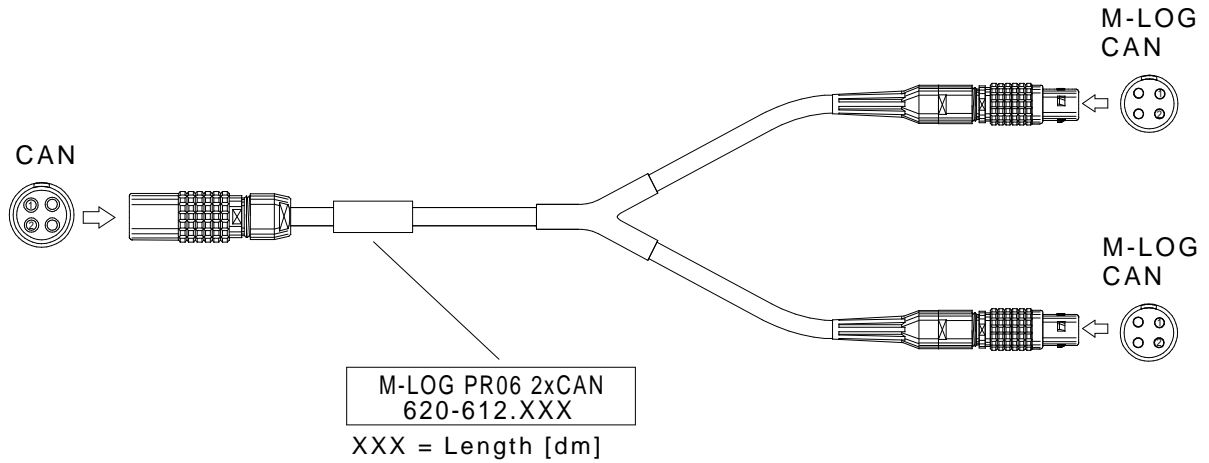

M-LOG PR06 CAN Kabel 2xCAN

M-LOG PR06 CAN Cable 2xCAN

Bestell-Nr. ☐ 620-612.005 (0,5m) ☐ 620-612.050 (5,0m)
Order-N^o ☐ 620-612.015 (1,5m) ☐ 620-612.100 (10,0m)
☐ 620-612.030 (3,0m) ☐ 620-612.

620-612.

620-612_bv_bpz prt 19.03.08 WL

Alle Rechte vorbehalten. Nachdruck und Vervielfältigung, auch auszugsweise sind verboten!
All rights reserved. Reproduction or duplication in part or in whole are forbidden.