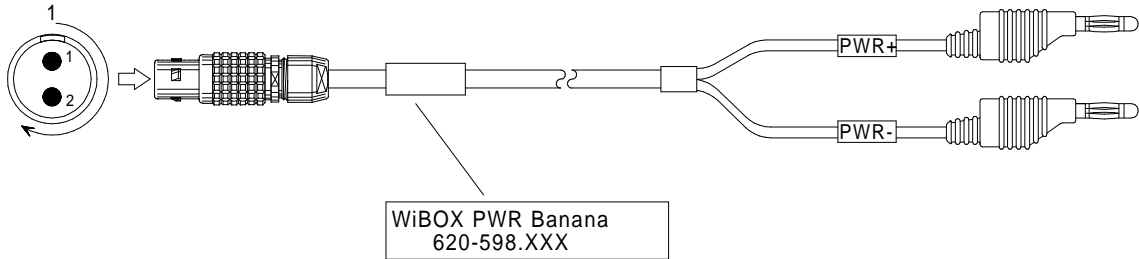

LANTRONIX WiBOX Power Kabel Bündel LANTRONIX WiBOX Power Cable BANANA

Bestell-Nr. ☐ 620-598.005 (0,5m) ☐ 620-598.050 (5,0m)
Order-Nº ☐ 620-598.015 (1,5m) ☐ 620-598.100 (10,0m)
☐ 620-598.030 (3,0m) ☐ 620-598.

620-598.