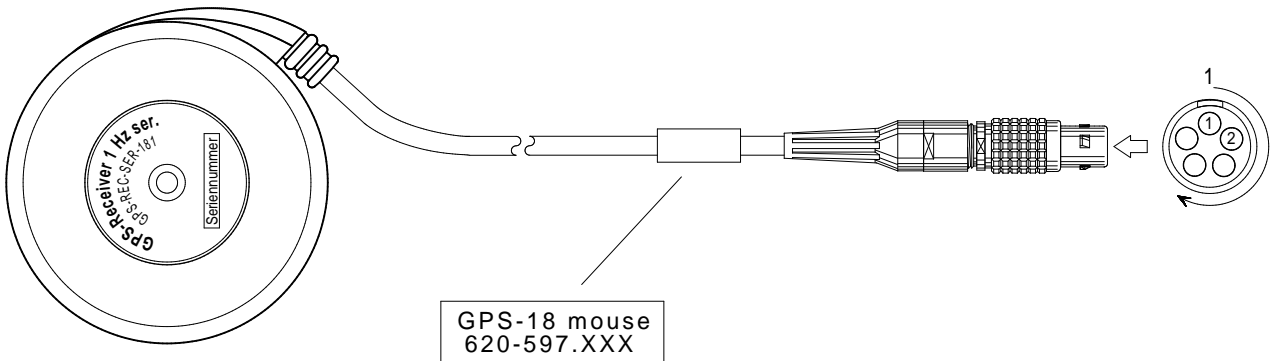

GPS-18 Maus Kabel Lemo GPS-18 mouse cable Lemo

Bestell-Nr. 620-597.005 (0,5m) 620-597.050 (5,0m)
 Order-N^o 620-597.015 (1,5m) 620-597.100 (10,0m)
 620-597.030 (3,0m) 620-597.

620-597.

Contact Type / Kontaktart
P = Pin contacts / Stiftkontakte
S = Socket contacts / Buchsenkontakte