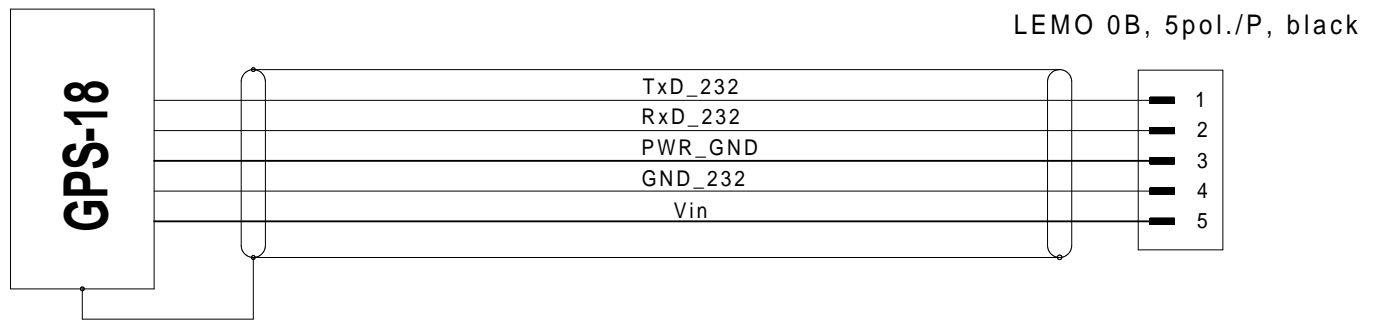

GPS-18 Maus Kabel Lemo GPS-18 mouse cable Lemo

Bestell-Nr. 620-597.005 (0,5m) 620-597.050 (5,0m)
 Order-N^o 620-597.015 (1,5m) 620-597.100 (10,0m)
 620-597.030 (3,0m) 620-597.

620-597.

Contact Type / Kontaktart
P = Pin contacts / Stiftkontakte
S = Socket contacts / Buchsenkontakte