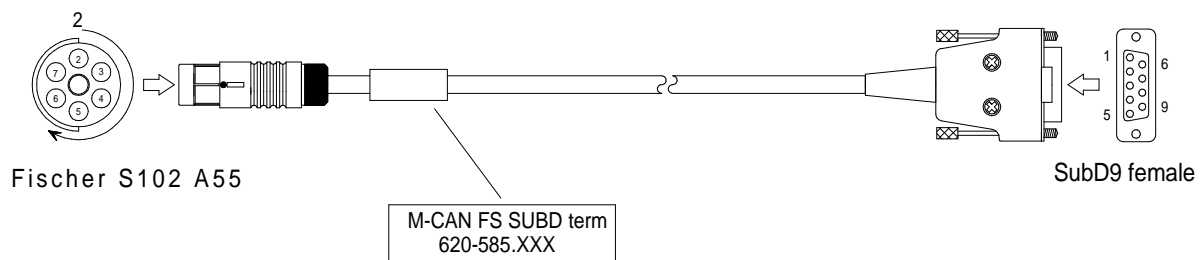

M-CAN FS Kabel SUB D/S Abschl M-CAN FS Cable SUB D/S term

Bestell-Nr. 620-585.005 (0,5m) 620-585.050 (5,0m)
Order-N^o 620-585.015 (1,5m) 620-585.100 (10,0m)
 620-585.030 (3,0m) 620-585.

620-585.

620-585_bv_bpz.prt.29.11.07 IH