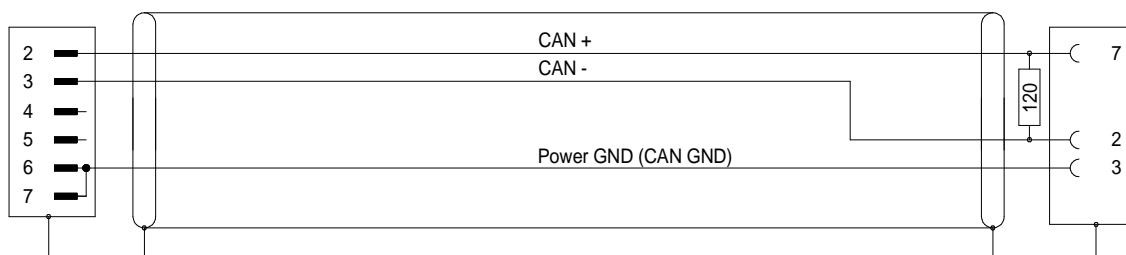

M-CAN FS Kabel SUB D/S Abschl M-CAN FS Cable SUB D/S term

Bestell-Nr. 620-585.005 (0,5m) 620-585.050 (5,0m)
Order-N^o 620-585.015 (1,5m) 620-585.100 (10,0m)
 620-585.030 (3,0m) 620-585.

620-585.

620-585_bv_bpz.prt.29.11.07 IH