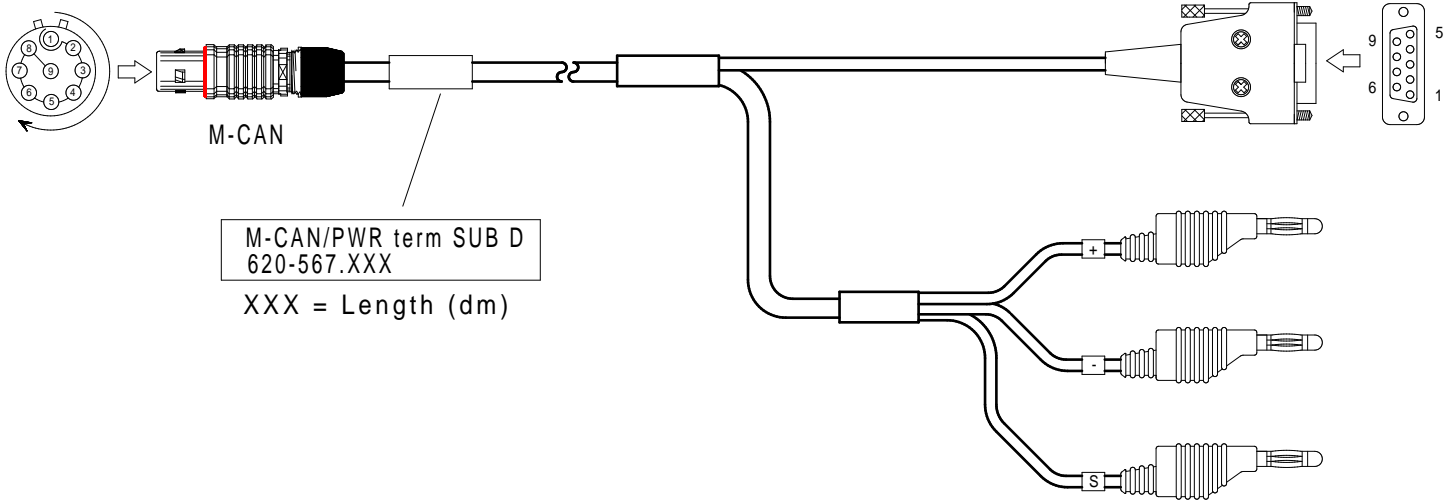

## M-CAN/PWRterm Kabel SubD/S, Bündel 3 M-CAN/PWRterm Cable SubD/S, BANANA 3

Bestell-Nr.  620-567.005 (0,5m)  620-567.050 ( 5,0m)  
 Order-Nº  620-567.015 (1,5m)  620-567.100 (10,0m)  
 620-567.030 (3,0m)  620-567.

### 620-567.

LEMO 0B,9-pol./P,30°