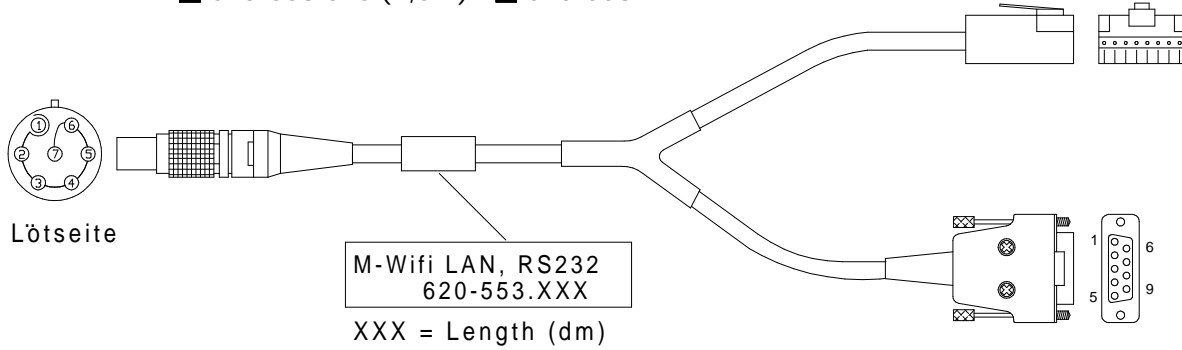

M-WiFi Kabel LAN, RS232

M-WiFi Cable LAN, RS232

Bestell-Nr. 620-553.002 (0,3m) 620-553.030 (3,0m)
 Order-Nº 620-553.005 (0,5m) 620-553.050 (5,0m)
 620-553.015 (1,5m) 620-553.

620-553.

620-553_bv_bpz:prt 07.08.09 IH