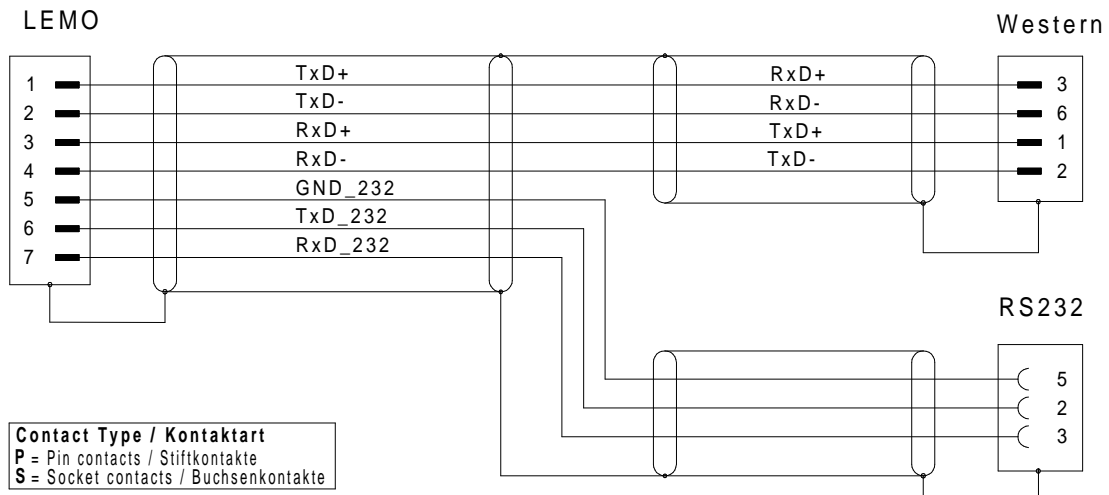

M-WiFi Kabel LAN, RS232

M-WiFi Cable LAN, RS232

Bestell-Nr. 620-553.002 (0,3m) 620-553.030 (3,0m)
 Order-Nº 620-553.005 (0,5m) 620-553.050 (5,0m)
 620-553.015 (1,5m) 620-553.

620-553.

620-553_bv_bpz:prt 07.08.09 IH