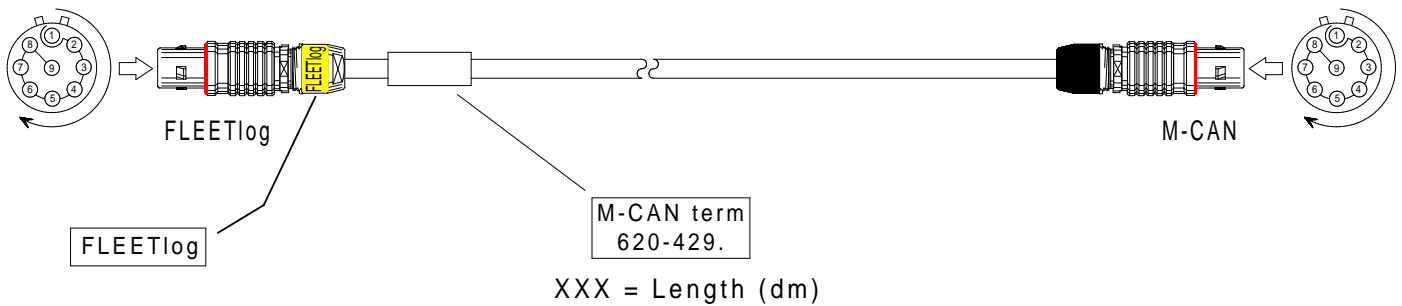

M-CAN/PWR term Kabel M-CAN/PWR M-CAN/PWR term Cable M-CAN/PWR

Bestell-Nr. 620-429.005 (0,5m) 620-429.050 (5,0m)
 Order-N^o 620-429.015 (1,5m) 620-429.100 (10,0m)
 620-429.030 (3,0m) 620-429.

620-429.

LEMO 0B,9-pol.,30°