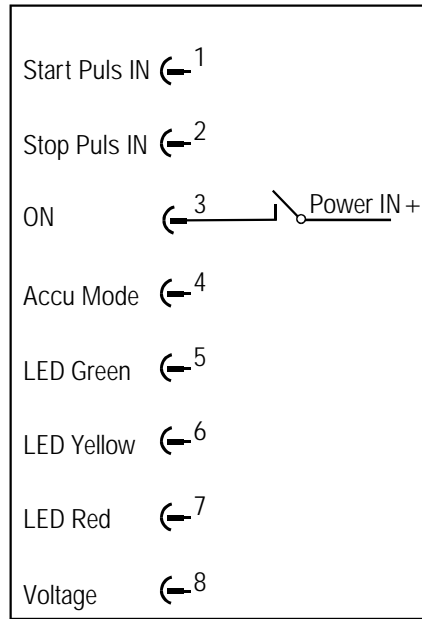

Ein- und Ausschalten über Zündschloß oder
Generator-Signal ohne Accu-Betrieb
Switch on / off over ignition or
generator signal without accu operation