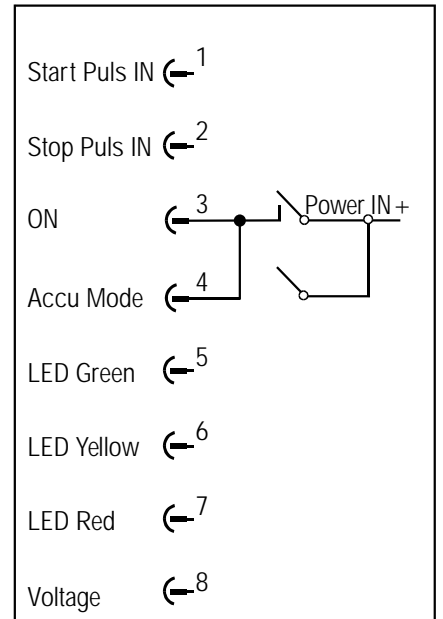

Ein- und Ausschalten über Zündschloß oder
Generator-Signal mit Accu-Betrieb
Switch on / off over ignition or
generator signal with accu operation